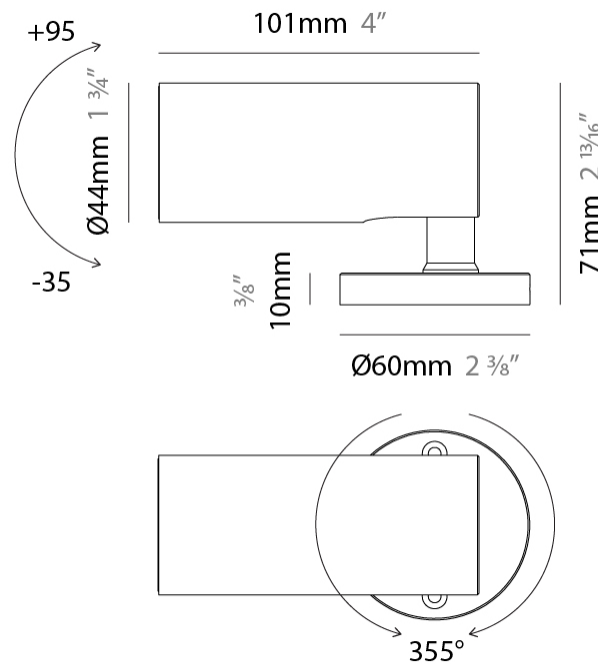

GENERAL

Series: Vario
Subseries: Vario 40
Brand: Unonovesette
Division: Exterior
Mounting Type: Surface
Mounting Location: Above Ground
Subcategory: Flood

PHYSICAL

Shape: Cylinder
Diameter (mm): 44
Diameter (in): 1 3/4
Height (mm): 101
Height (in): 4
Light Distribution: Adjustable / Direct
Weight (kg): 0.27
Weight (lbs): 0.59
Installation Requirement: Surface mounted / Spike / Tree strap
Diffuser: Extra clear tempered / Frosted glass 3mm
Fixture Finish: ABA / ANA / ASB
Fixture Material: Anodized Aluminum 6026 / Machined Aged Brass
Cable Details: 350mm NS20N PCP 2x0.5 mm2

ELECTRICAL

Lamp Type: LED
Total Output Wattage (W): 2.6
Dimming: Non-Dimmable / 0-10V Dimming
Driver Included: No
Driver Location: Remote
Driver Type: Constant Voltage - Universal
Driver Class: Class 2
Input Voltage (V): 120 - 277
Output Voltage (V): 24

LED

Number of LEDs: 1
Color Temperature (°K): 2200 / 2700 / 3000 / 4000
Nominal Lumen (lm): 110 / 160 / 210 / 270
CRI: >90 CRI
Lamp Life (hrs): 100000

OPTICAL

Optic°: 10 / 23 / 43 / 10x40 / 40x10
Beam Angle: Narrow / Medium / Wide / Elliptical
Adjustability: Rotational 355°

RATINGS AND CERTIFICATIONS

Certified By: Certified for North American Standards
IP rating: IP66
IK Rating: IK07